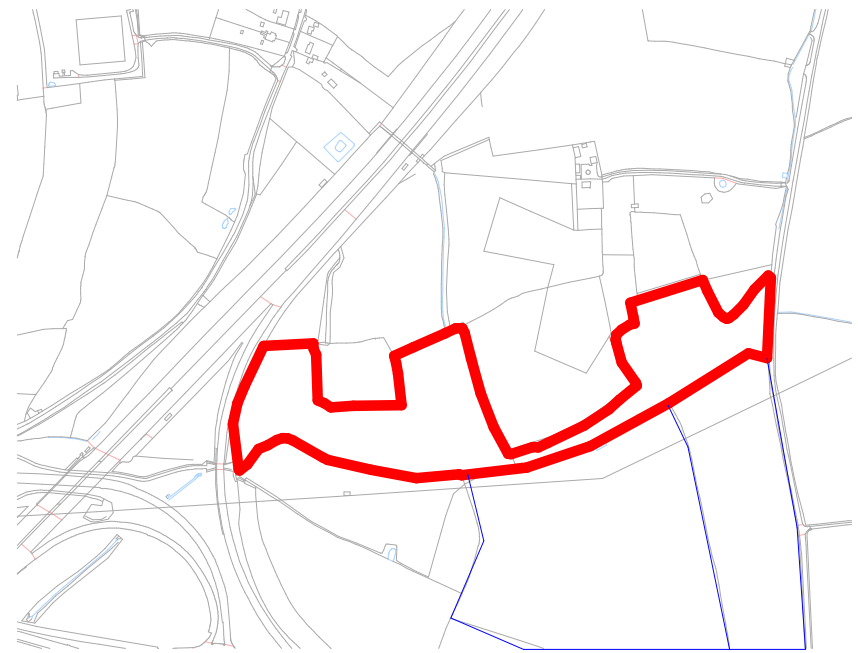

1. - Site Layout
SCALE - 1 : 2000@A3

2. - Site Location Plan
SCALE - 1 : 10000@A3
Latitude: 51°8601 Longitude: -2°1667

	Bar		Support
	Main stage & Green Room		Trader
	2nd Stage		Site Office / Security Office
	Hospitality		First Aid
	W/C		Water Point
	Arrival		Public Foot Path
	FunFair & Children Entertainment		
	Access Point		

VISUAL SCALE 1:2000 @ A3

Carpark Exit South